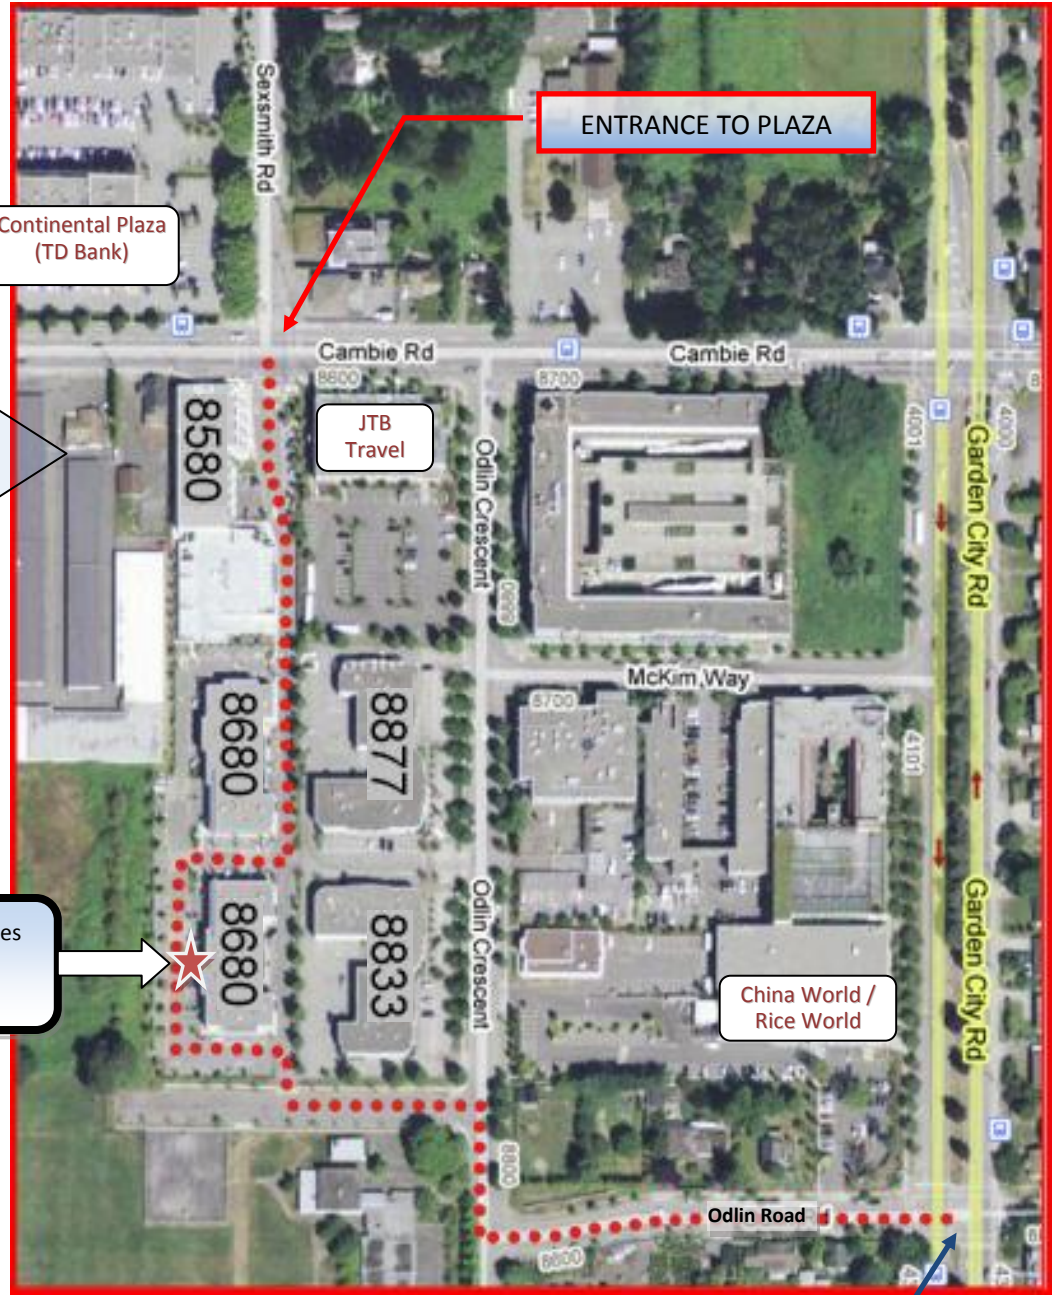

Our Address:
Western Int'l Business Park Phase II
Suite 247 – 8680 Cambie Road
Richmond, BC V6X 4K1

For driving directions, please call
604.233.1964 or 604.244.1980

Continental Plaza
(TD Bank)

Beavis, Wong & Associates
&
Manulife Securities

OPTIONAL ENTRANCE:
GARDEN CITY & ODLIN ROAD