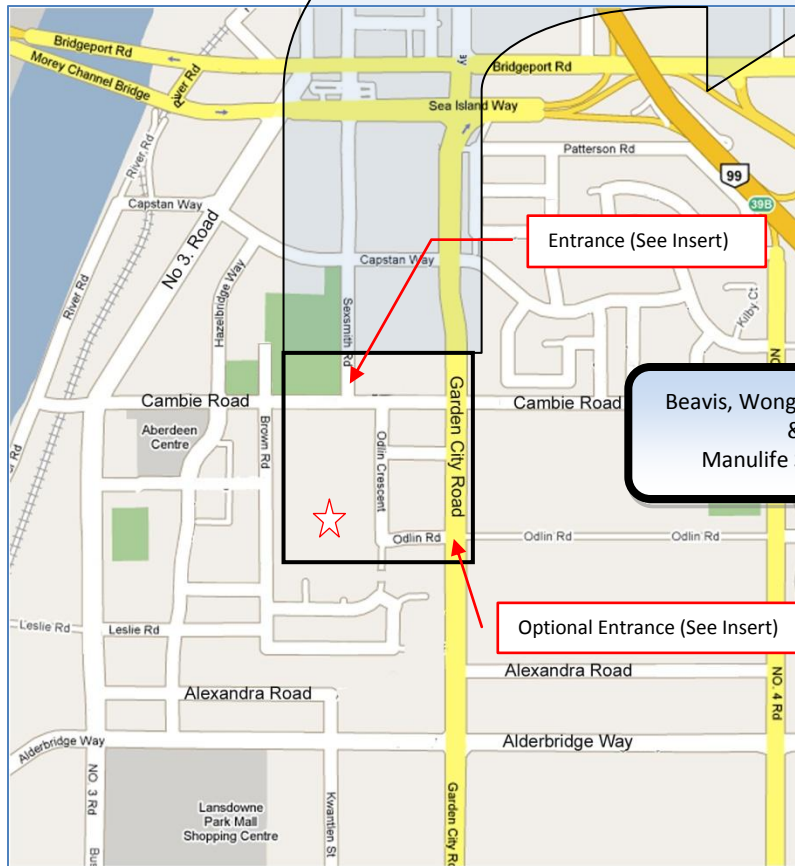

Our Address:
Western Int'l Business Park Phase II
Suite 247 – 8680 Cambie Road
Richmond, BC V6X 4K1

For driving directions, please call
604.233.1964 or 604.244.1980

Continental Plaza
(TD Bank)

Beavis, Wong & Associates
&
Manulife Securities

OPTIONAL ENTRANCE:
GARDEN CITY & ODLIN ROAD